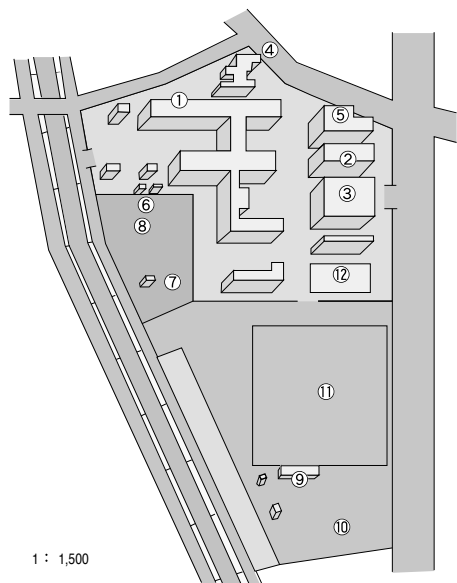

TANABE-DORI CAMPUS

1 : 1,500

- ① Faculty of Pharmaceutical Sciences
- ② Library
- ③ The Research Center and Advanced Pharmaceutical Sciences Center
- ④ Students' Hall
- ⑤ Alumni Hall (Yakuyu Kaikan)
- ⑥ Greenhouse
- ⑦ Greenhouse
- ⑧ Herbal Research Laboratory
- ⑨ Stables
- ⑩ Horse Track
- ⑪ Baseball Ground
- ⑫ Tennis Courts

KITA CHIKUSA CAMPUS

1 : 3,000

- ① School of Design and Architecture (Administration Wing)
- ② School of Design and Architecture (Research Wing)
- ③ School of Design and Architecture (Studio Wing)
- ④ Library
- ⑤ Gymnasium
- ⑥ Assembly Hall
- ⑦ Main Hall