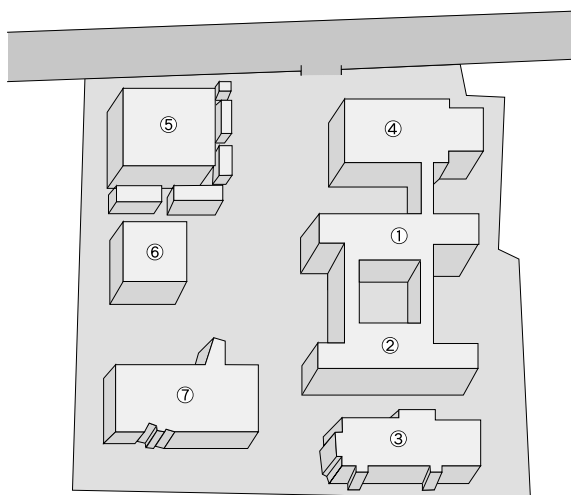

TANABE-DORI CAMPUS

1 : 1,500

- ① Faculty of Pharmaceutical Sciences
- ② Library
- ③ The Research Center and Advanced Pharmaceutical Sciences Center
- ④ Students' Hall
- ⑤ Alumni Hall (Yakuyu Kaikan)
- ⑥ Greenhouse
- ⑦ Greenhouse
- ⑧ Herbal Research Laboratory
- ⑨ Stables
- ⑩ Horse Track
- ⑪ Baseball Ground
- ⑫ Tennis Courts

KITA CHIKUSA CAMPUS

1 : 3,000

- ① School of Design and Architecture (Administration Wing)
- ② School of Design and Architecture (Research Wing)
- ③ School of Design and Architecture (Studio Wing)
- ④ Library
- ⑤ Gymnasium
- ⑥ Assembly Hall
- ⑦ Main Hall