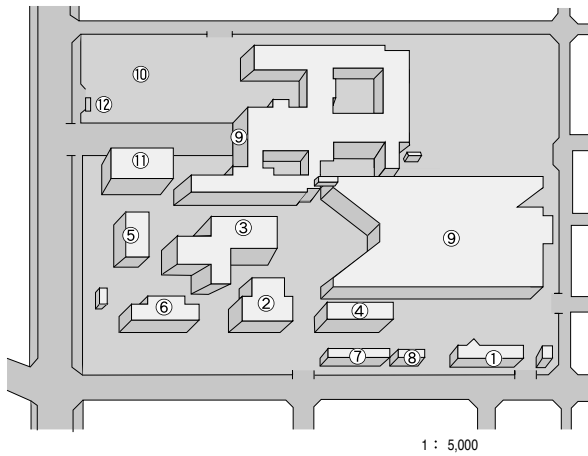

CAMPUS MAP

KAWASUMI CAMPUS

- ① Administration Building
- ② Library and Auditorium
- ③ Medical School
(Research Medicine)
- ④ Medical School (Fundamental Education)
- ⑤ Institute of Molecular Medicine and Laboratory
of Radioisotopes
- ⑥ Center of Experimental Animal Sciences
- ⑦ Students' Hall
- ⑧ Alumni Hall(Dousou Kaikan)
- ⑨ University Hospital
- ⑩ University Hospital Parking for Visitors
- ⑪ School of Nursing
- ⑫ Subway Exit

YAMANOHATA CAMPUS

- ① Faculty of Economics
- ② Institute of Natural Sciences
- ③ Library
- ④ Information Processing Center
- ⑤ Gymnasium
- ⑥ Swimming Pool
- ⑦ Club House
- ⑧ Facility for Cultural Activities
- ⑨ Students' Hall
- ⑩ Lecture Hall
- ⑪ School of Humanities and Social Sciences
- ⑫ Archery Ground
- ⑬ Tennis Courts