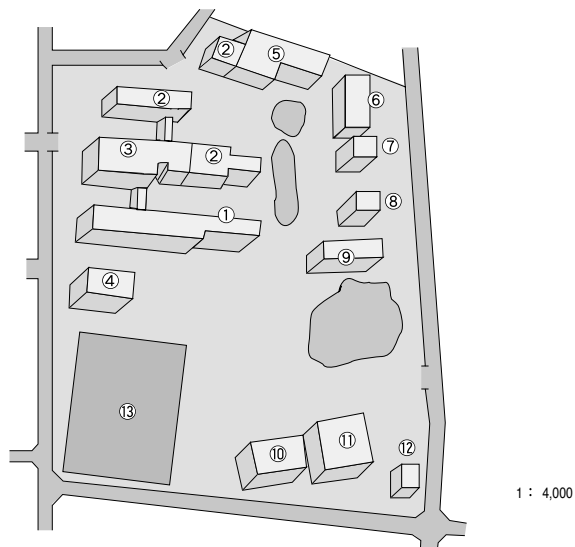

CAMPUS MAP

KAWASUMI CAMPUS

- ① Administration Building
- ② Library and Auditorium
- ③ Medical School
(Research Medicine)
- ④ Medical School (Fundamental Education)
- ⑤ Institute of Molecular Medicine and Laboratory
of Radioisotopes
- ⑥ Center of Experimental Animal Sciences
- ⑦ Students' Hall
- ⑧ Alumni Hall(Dousou Kaikan)
- ⑨ University Hospital
- ⑩ University Hospital Parking for Visitors
- ⑪ School of Nursing
- ⑫ Subway Exit

YAMANOHATA CAMPUS

- ① Faculty of Economics
- ② Institute of Natural Sciences
- ③ Library
- ④ Information Processing Center
- ⑤ Gymnasium
- ⑥ Swimming Pool
- ⑦ Club House
- ⑧ Facility for Cultural Activities
- ⑨ Students' Hall
- ⑩ Lecture Hall
- ⑪ School of Humanities and Social Sciences
- ⑫ Archery Ground
- ⑬ Tennis Courts